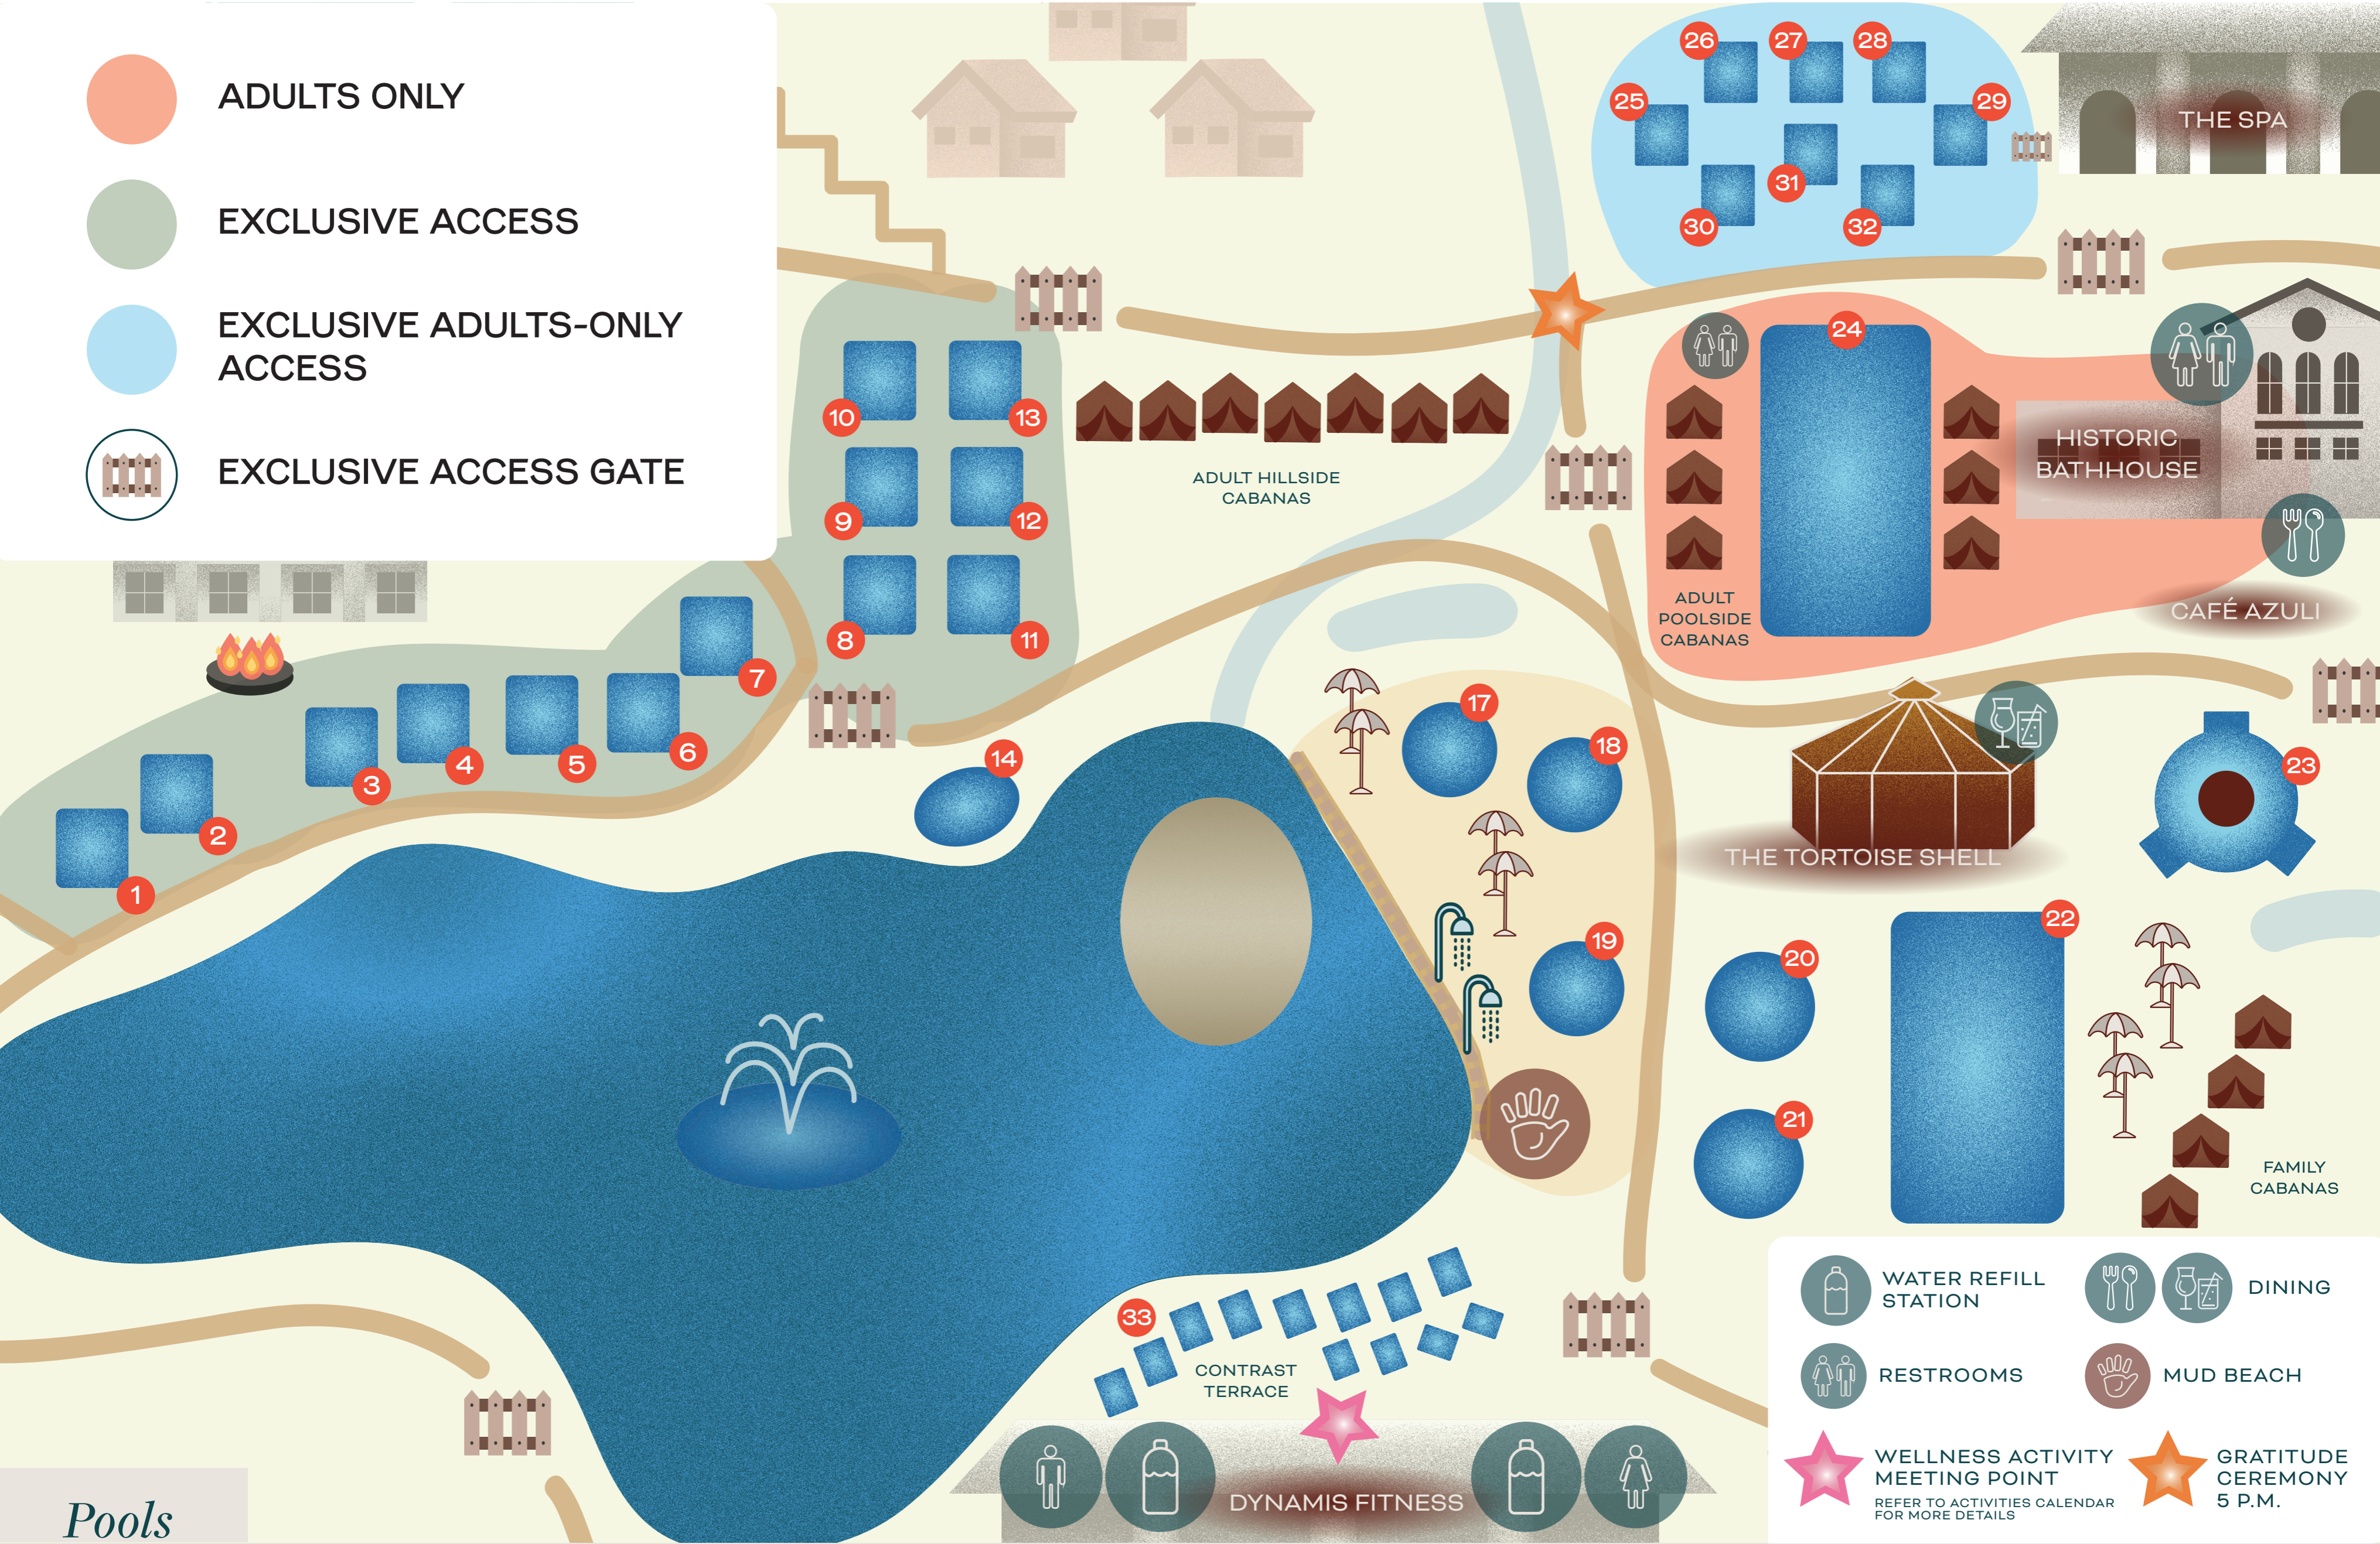

-  ADULTS ONLY
-  EXCLUSIVE ACCESS
-  EXCLUSIVE ADULTS-ONLY ACCESS
-  EXCLUSIVE ACCESS GATE

Pools

1. NOURISH NIRVANA
2. EMBER
3. PLAYING WITH FIRE
4. PAGOSA PEAK
5. DOZE
6. DRIFT
7. HUGO'S HIDEAWAY

8. HOLLYHOCK
9. ANGEL'S REST
10. THE LOOKOUT
11. DAWN PATROL
12. SERENDIPITY
13. CLOUDS IN MY COFFEE
14. SUNSET SOCIAL

15. JOHN'S DELIGHT
16. WISH YOU WERE HERE
17. BOMBSHELL
18. WARM EMBRACE
19. VITALITY PLUNGE
20. LULU'S LOOKOUT
21. TURTLE COVE

22. BLUE LAGOON
23. ROMAN SPA
24. OASIS POOL
25. RENEW
26. REFLECT
27. JUST BE
28. RETREAT

29. RIPPLE
30. TRANQUILITY
31. SERENITY
32. HARMONY
33. CONTRASTTERRACE

Bathhouse Amenities

- BATHHALL
- KNEIPP WALK
- REFLEXOLOGY WALK
- MUD STUDIO

-  WATER REFILL STATION
-  DINING
-  RESTROOMS
-  MUD BEACH
-  WELLNESS ACTIVITY MEETING POINT
REFER TO ACTIVITIES CALENDAR FOR MORE DETAILS
-  GRATITUDE CEREMONY 5 P.M.